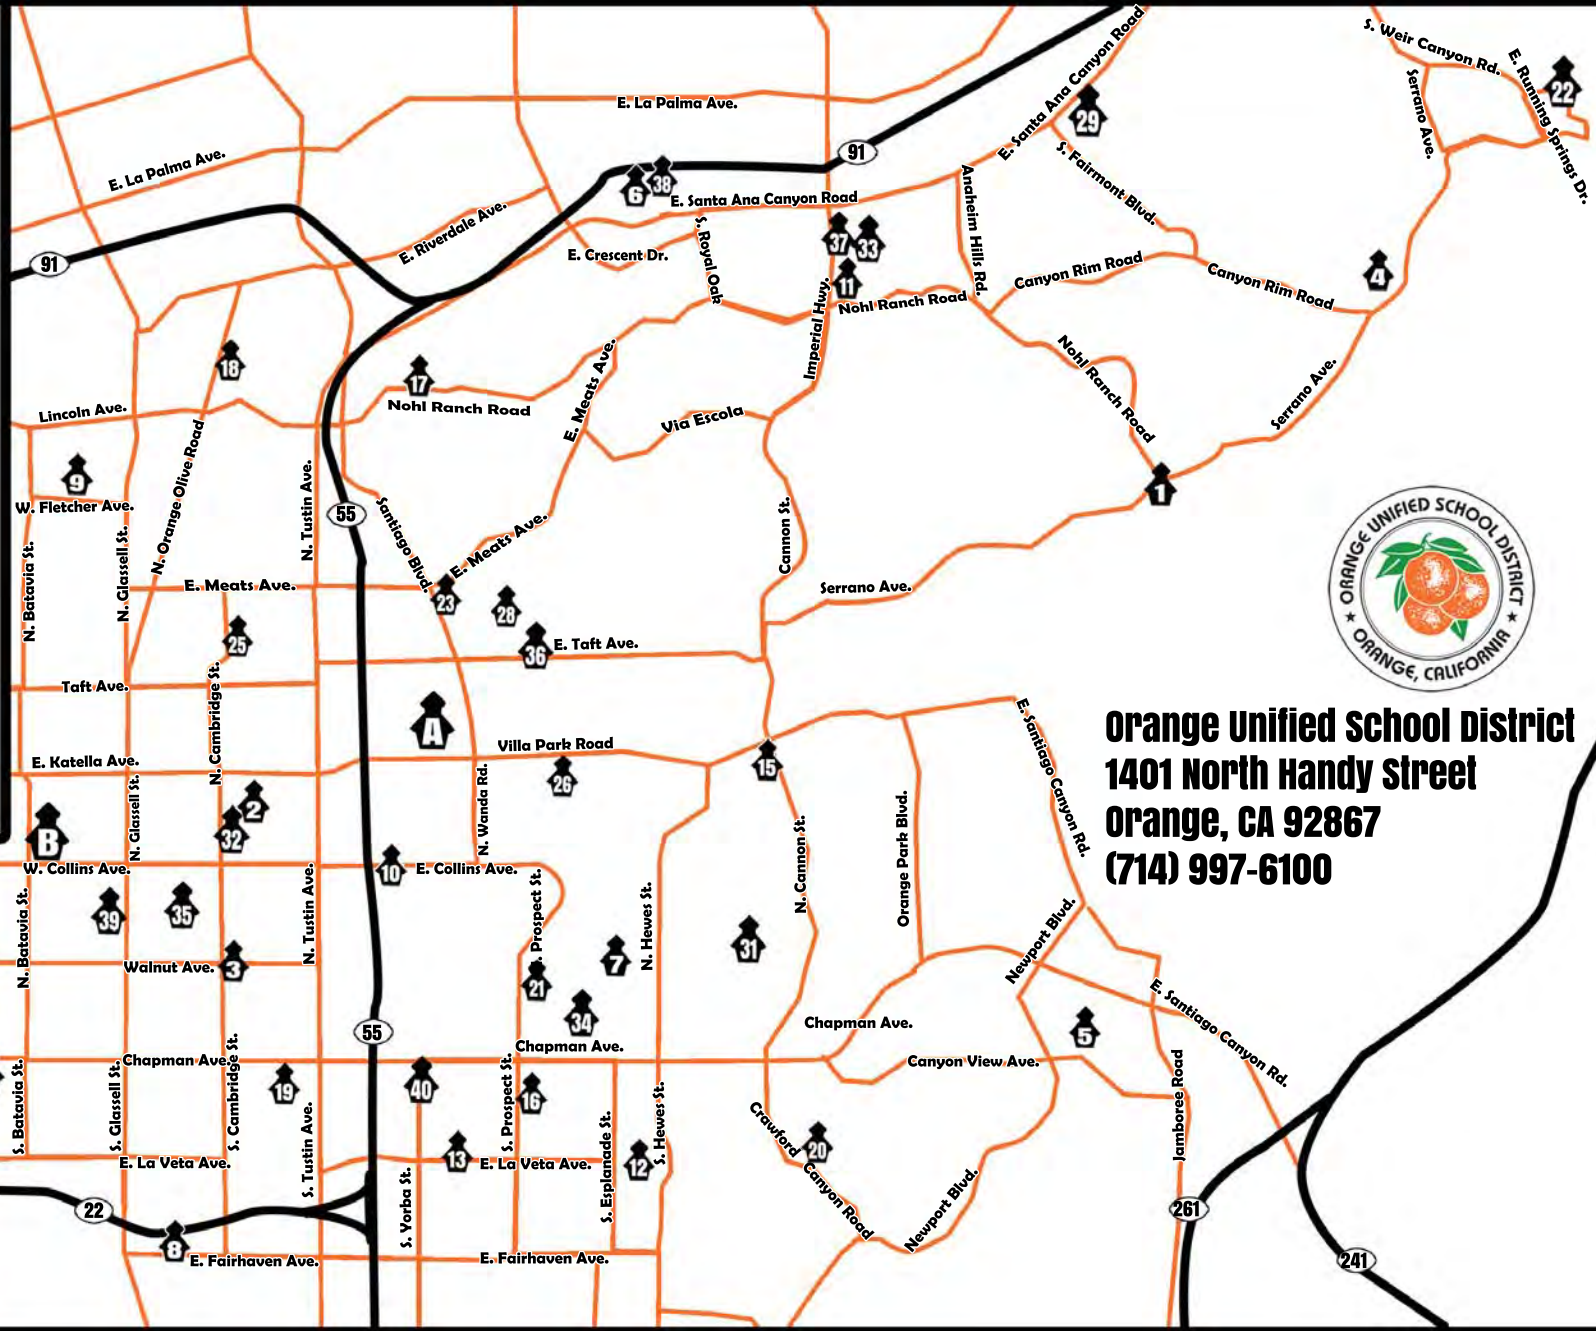

Elementary Schools:

1. Anaheim Hills
2. California
3. Cambridge
4. Canyon Rim
5. Chapman Hills
6. Crescent
7. Esplanade
8. Fairhaven
9. Fletcher
10. Handy
11. Imperial
12. Jordan
13. La Veta
14. Lampson
15. Linda Vista
16. McPherson Magnet
17. Nohl Canyon
18. Olive
19. Palmyra
20. Panorama
21. Prospect
22. Running Springs
23. Serrano
24. Sycamore
25. Taft
26. Villa Park Elementary
27. West orange

Middle Schools:

28. Cerro Villa
29. El Rancho
30. Portola
31. Santiago
32. Yorba

High Schools:

33. Canyon
34. El Modena
35. Orange
36. Villa Park

Special Schools:

37. Canyon Hills
38. Pre-K SDC
39. Richland
40. ROP

District Facilities:

- A. Education Center
- B. Maintenance, operations & Transportation

Orange Unified School District
1401 North Handy Street
Orange, CA 92867
(714) 997-6100